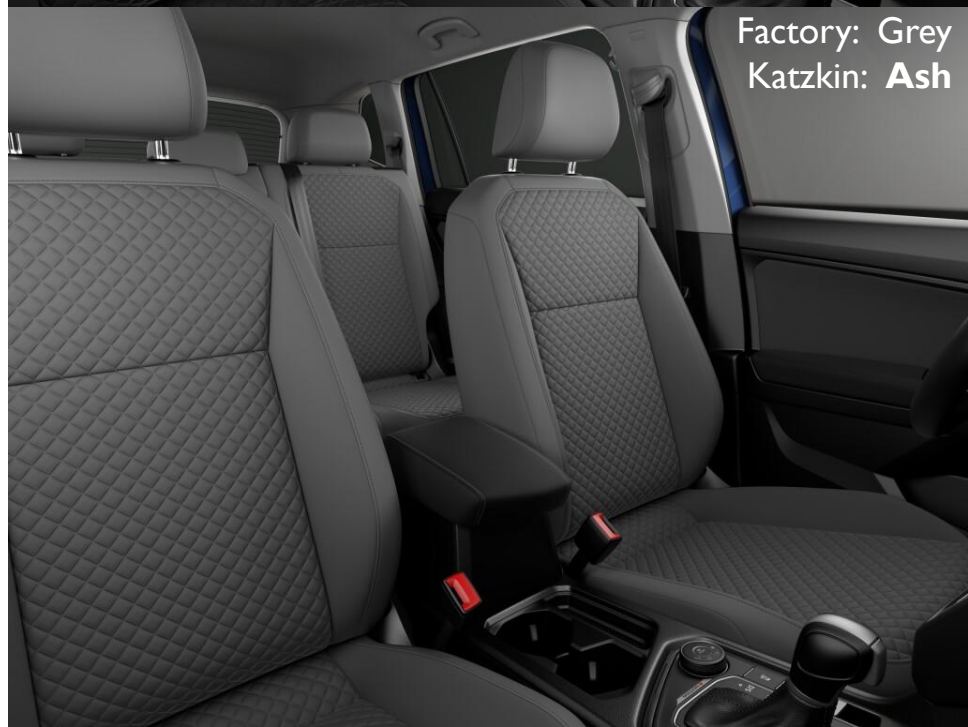

2018 VOLKSWAGEN TIGUAN S

katzkin[®]
AUTOMOTIVE LEATHER
Love Your Drive[™]

INTERIOR DESIGN SET

katzkin[®]

AUTOMOTIVE LEATHER

FACTORY COLORS

Factory: Charcoal
Katzkin: **Black**

Factory: Grey
Katzkin: **Ash**